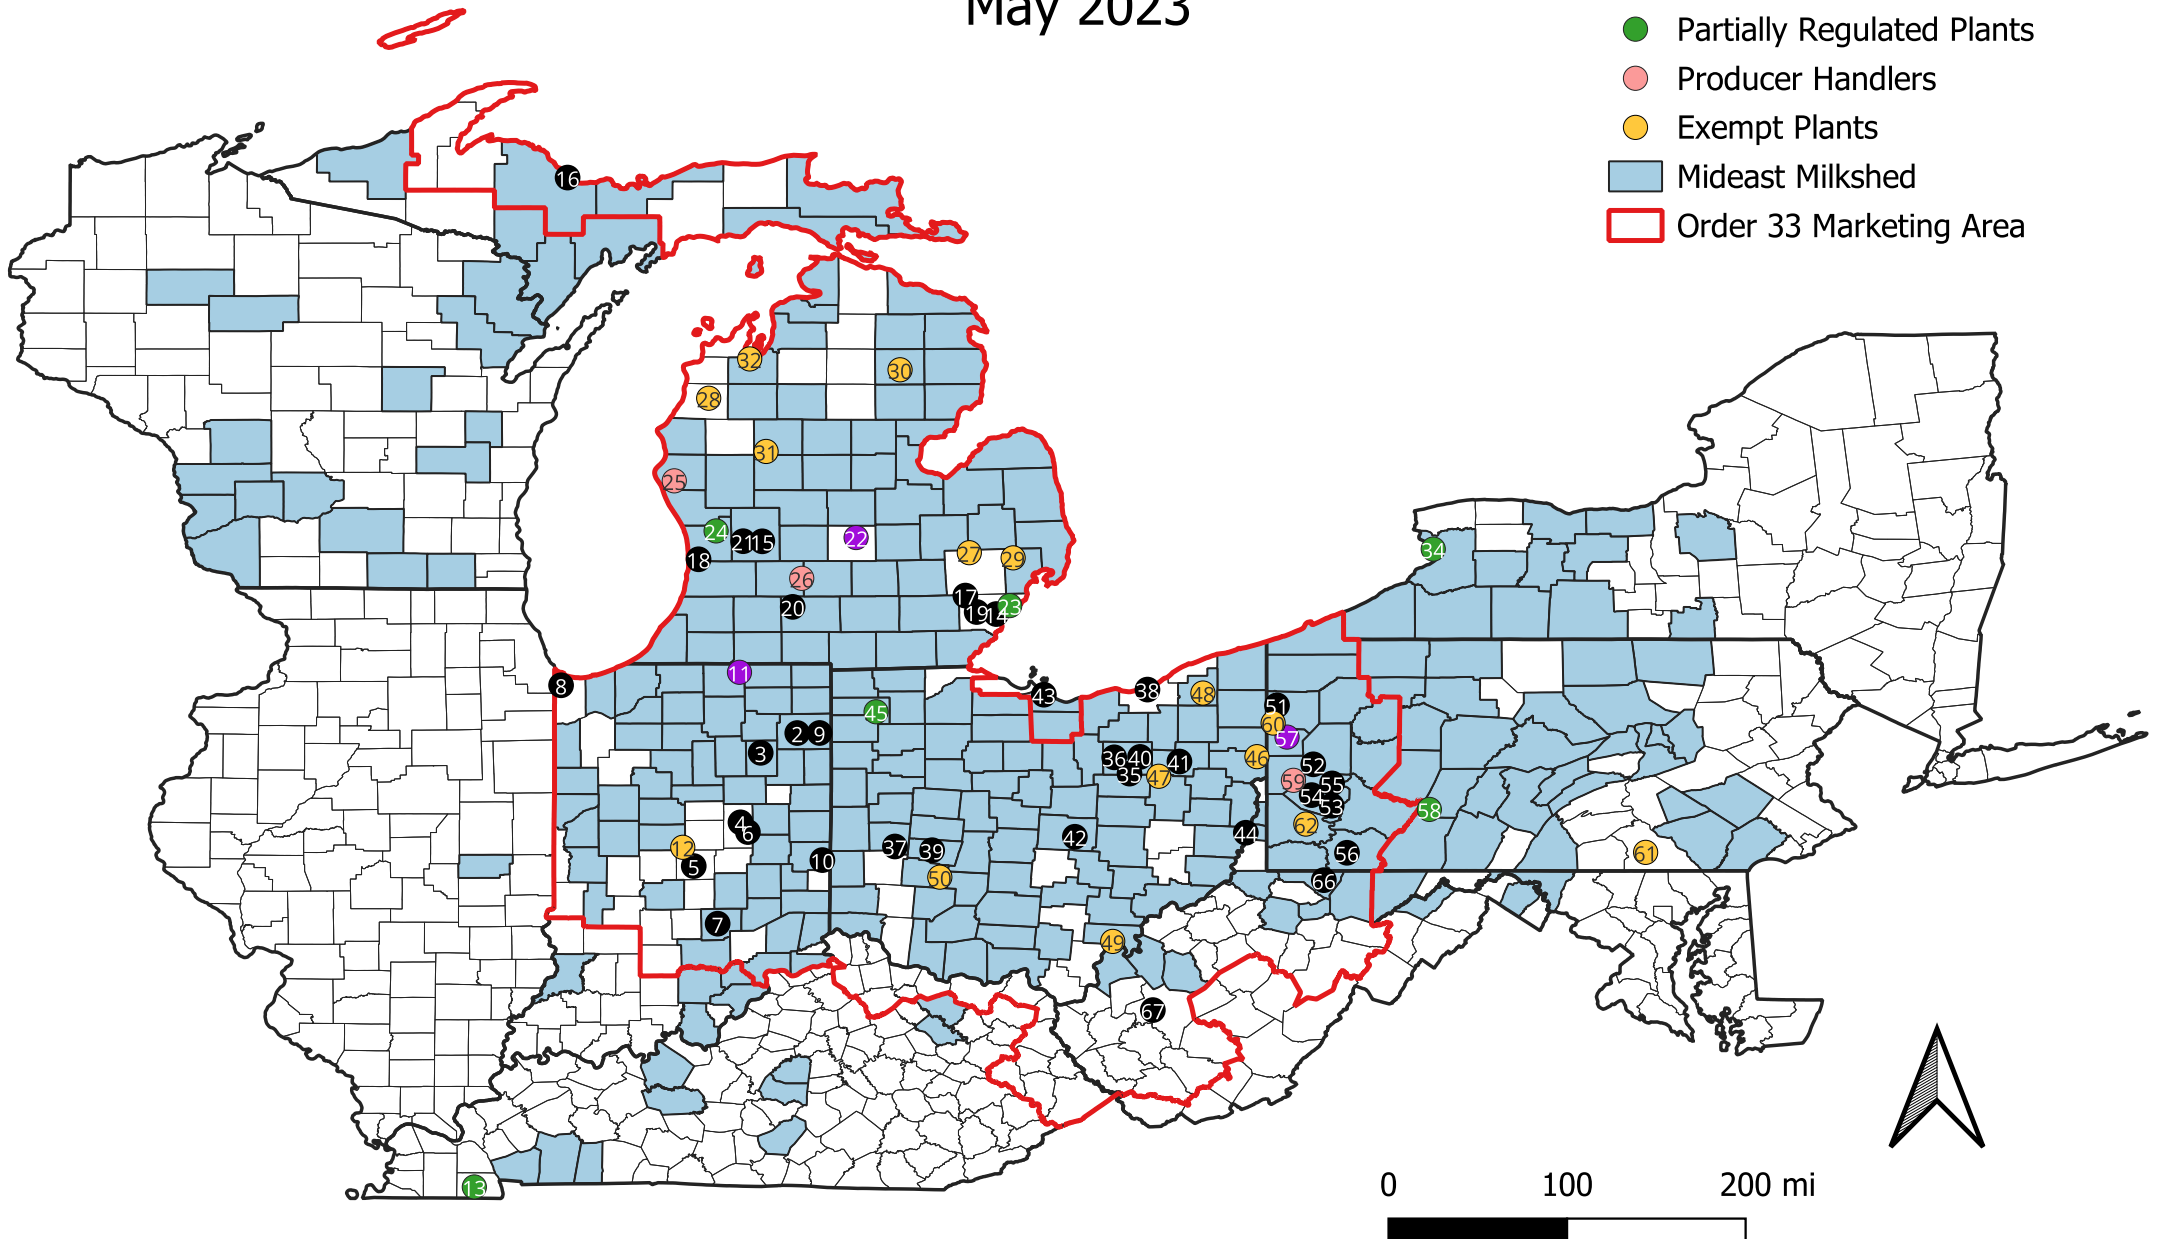

Mideast Marketing Area May 2023

- Pool Distributing Plants
- Pool Supply Plants
- Partially Regulated Plants
- Producer Handlers
- Exempt Plants
- Mideast Milkshed
- Order 33 Marketing Area